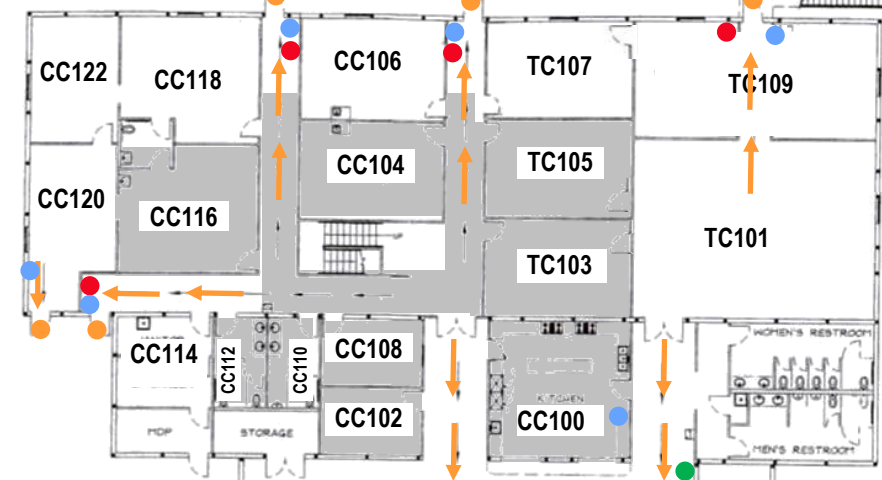

2nd Floor Children's Center

1st Floor Children's Center

Teen Center

- Fire Pull Station
- Fire Extinguisher
- Medical Kit
- Tornado Safety Zone
- Fire Exit
- ➔ Fire Exit Path

South Bend First Nazarene

2nd Floor Children's Center Room 1

Choose the safe exit away from the fire.

In case of tornado, move downstairs to Tornado Safety Zone.

South
Bend
First
Nazarene

●	Fire Pull Station
●	Fire Extinguisher
●	Medical Kit
■	Tornado Safety Zone
●	Fire Exit
→	Fire Exit Path