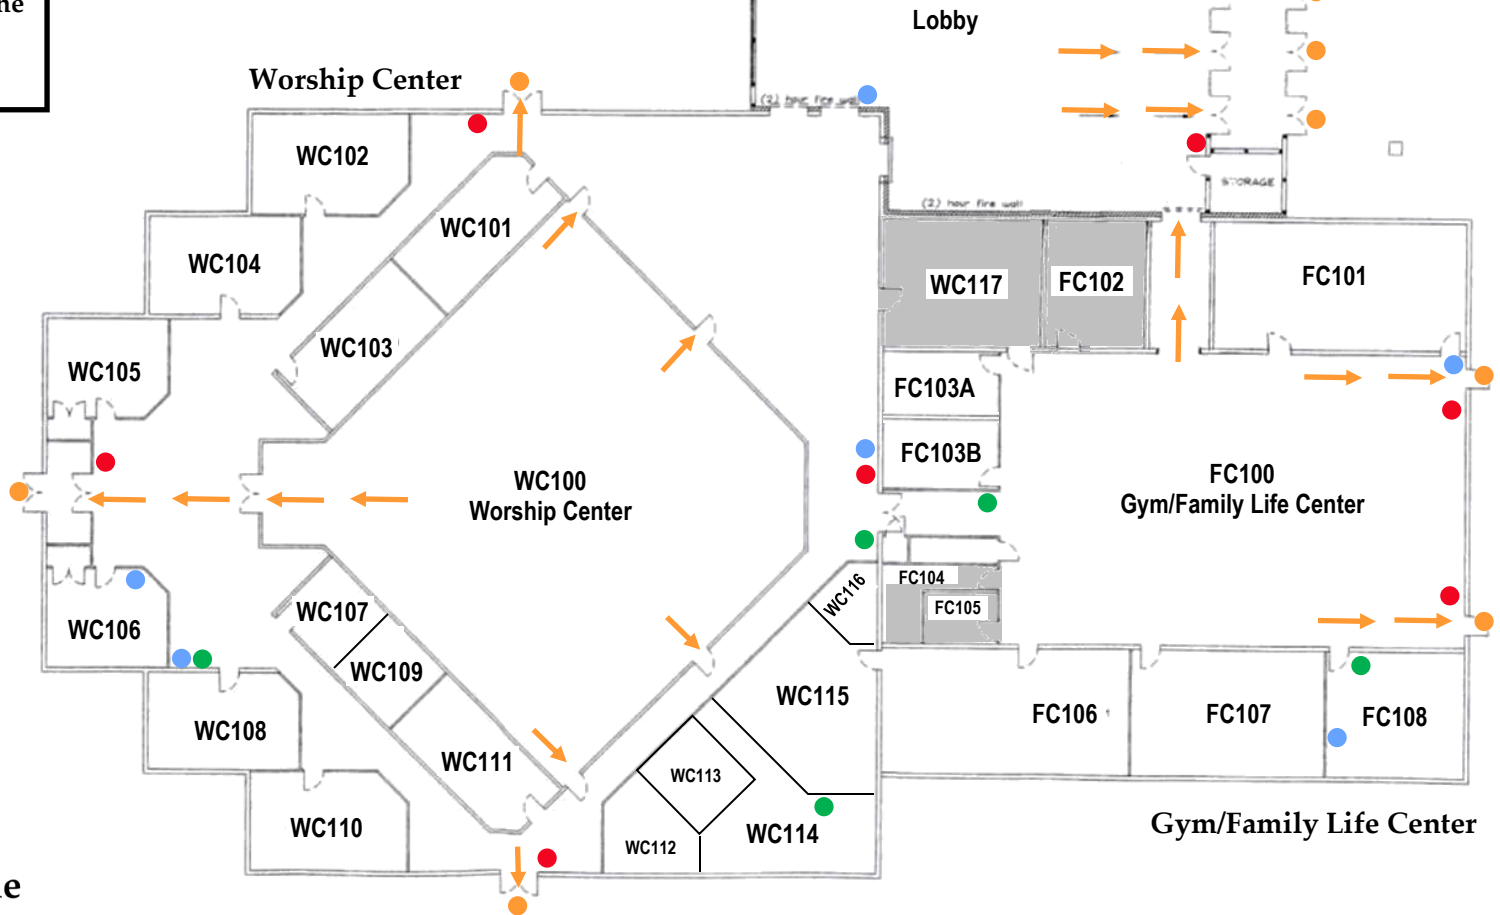

2nd Floor Children's Center

1st Floor Children's Center

Teen Center

- Fire Pull Station
- Fire Extinguisher
- Medical Kit
- Tornado Safety Zone
- Fire Exit
- ➔ Fire Exit Path

South Bend First Nazarene

2nd Floor Children's Center Room 1

Choose the safe exit away from the fire.

In case of tornado, move downstairs to Tornado Safety Zone.

South
Bend
First
Nazarene

●	Fire Pull Station
●	Fire Extinguisher
●	Medical Kit
■	Tornado Safety Zone
●	Fire Exit
→	Fire Exit Path

2nd Floor Children's Center Room 2

Choose the safe exit away from the fire.

In case of tornado, move downstairs to Tornado Safety Zone.

South
Bend
First
Nazarene

- Fire Pull Station
- Fire Extinguisher
- Medical Kit
- Tornado Safety Zone
- Fire Exit
- Fire Exit Path

2nd Floor Children's Center Room 3

Choose the safe exit away from the fire.

In case of tornado, move downstairs to Tornado Safety Zone.

South Bend First Nazarene

- Fire Pull Station
- Fire Extinguisher
- Medical Kit
- Tornado Safety Zone
- Fire Exit
- Fire Exit Path